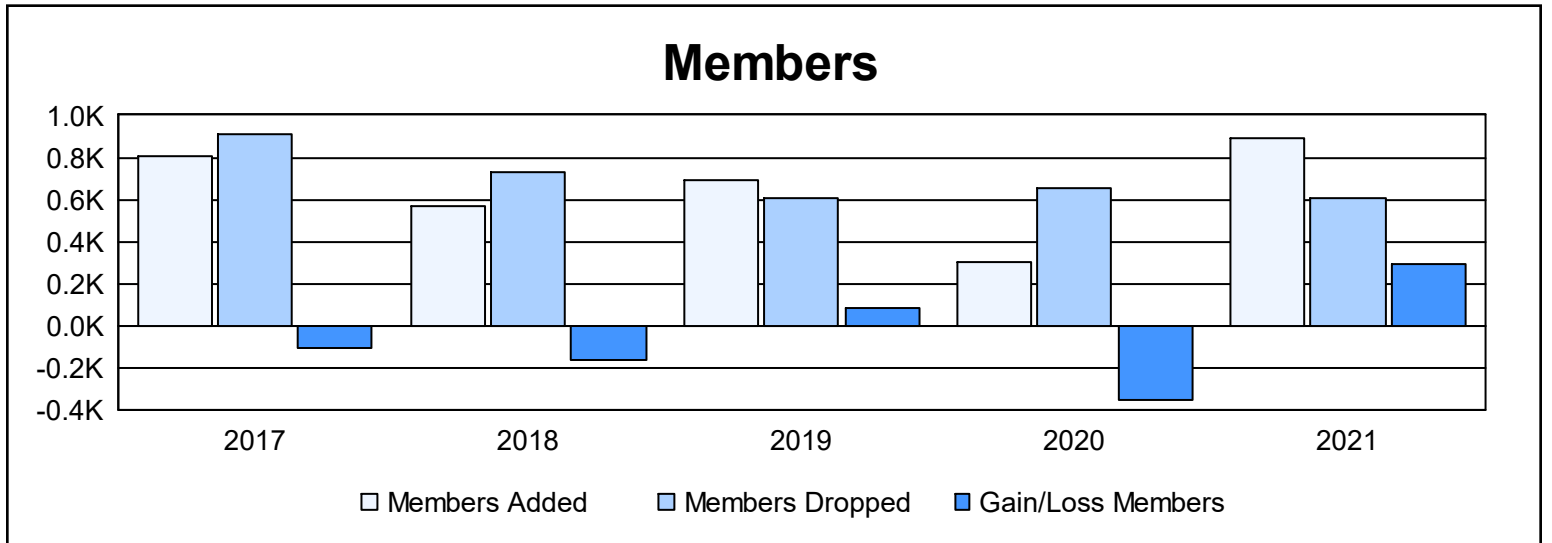

# Multiple District G

As of June 2021 Cumulative

Year	New Clubs	Dropped Clubs	Gain/ Loss Clubs	New Members	Charter Members	Reinstate Members	Transfer Members	Total Member Added	Total Members Dropped	Gain/ Loss Members
2016-2017	7	10	-3	506	209	43	51	809	913	-104
2017-2018	4	8	-4	338	149	73	6	566	733	-167
2018-2019	11	6	5	329	323	30	5	687	606	81
2019-2020	0	7	-7	215	20	62	4	301	652	-351
2020-2021	13	8	5	367	447	75	5	894	601	293
<b>Average</b>	<b>7</b>	<b>8</b>	<b>-1</b>	<b>351</b>	<b>230</b>	<b>57</b>	<b>14</b>	<b>651</b>	<b>701</b>	<b>-50</b>

### Membership Composition June 2021 Cumulative