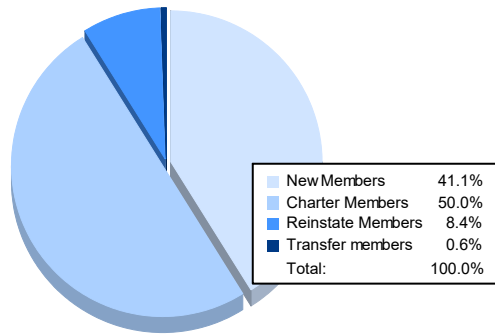

# Multiple District G

As of June 2021 Cumulative

Year	New Clubs	Dropped Clubs	Gain/ Loss Clubs	New Members	Charter Members	Reinstate Members	Transfer Members	Total Member Added	Total Members Dropped	Gain/ Loss Members
2016-2017	7	10	-3	506	209	43	51	809	913	-104
2017-2018	4	8	-4	338	149	73	6	566	733	-167
2018-2019	11	6	5	329	323	30	5	687	606	81
2019-2020	0	7	-7	215	20	62	4	301	652	-351
2020-2021	13	8	5	367	447	75	5	894	601	293
<b>Average</b>	<b>7</b>	<b>8</b>	<b>-1</b>	<b>351</b>	<b>230</b>	<b>57</b>	<b>14</b>	<b>651</b>	<b>701</b>	<b>-50</b>

### Membership Composition June 2021 Cumulative