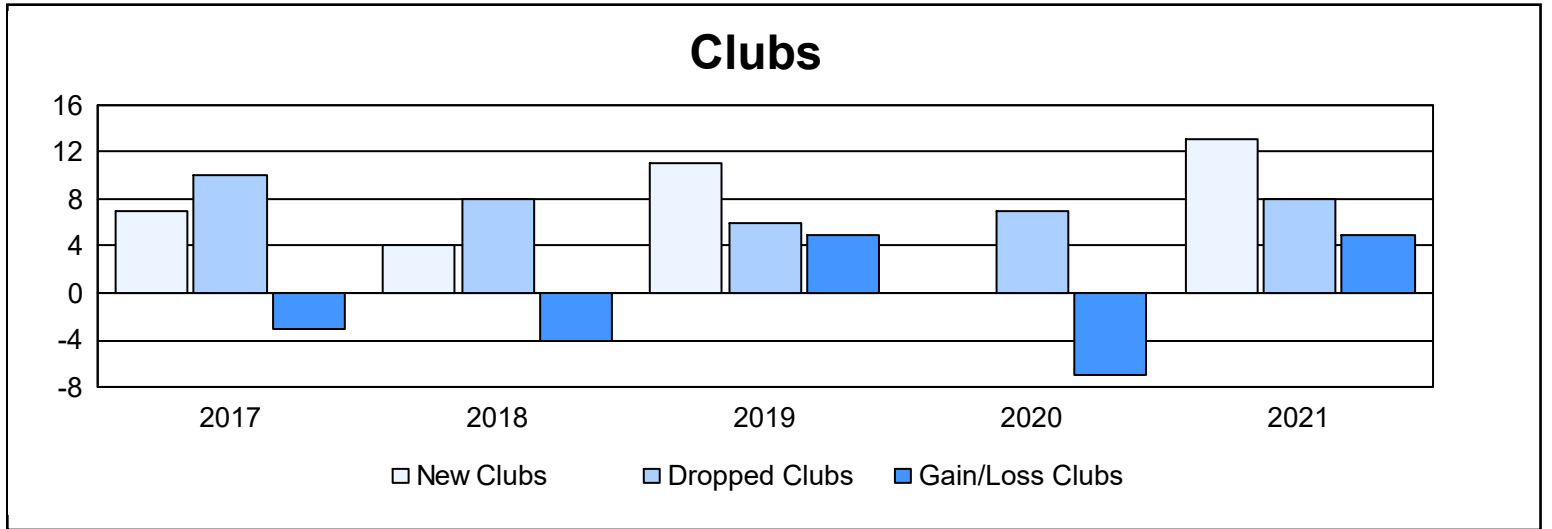

# Multiple District G

As of June 2021 Cumulative

Year	New Clubs	Dropped Clubs	Gain/ Loss Clubs	New Members	Charter Members	Reinstate Members	Transfer Members	Total Member Added	Total Members Dropped	Gain/ Loss Members
2016-2017	7	10	-3	506	209	43	51	809	913	-104
2017-2018	4	8	-4	338	149	73	6	566	733	-167
2018-2019	11	6	5	329	323	30	5	687	606	81
2019-2020	0	7	-7	215	20	62	4	301	652	-351
2020-2021	13	8	5	367	447	75	5	894	601	293
<b>Average</b>	<b>7</b>	<b>8</b>	<b>-1</b>	<b>351</b>	<b>230</b>	<b>57</b>	<b>14</b>	<b>651</b>	<b>701</b>	<b>-50</b>

### Membership Composition June 2021 Cumulative